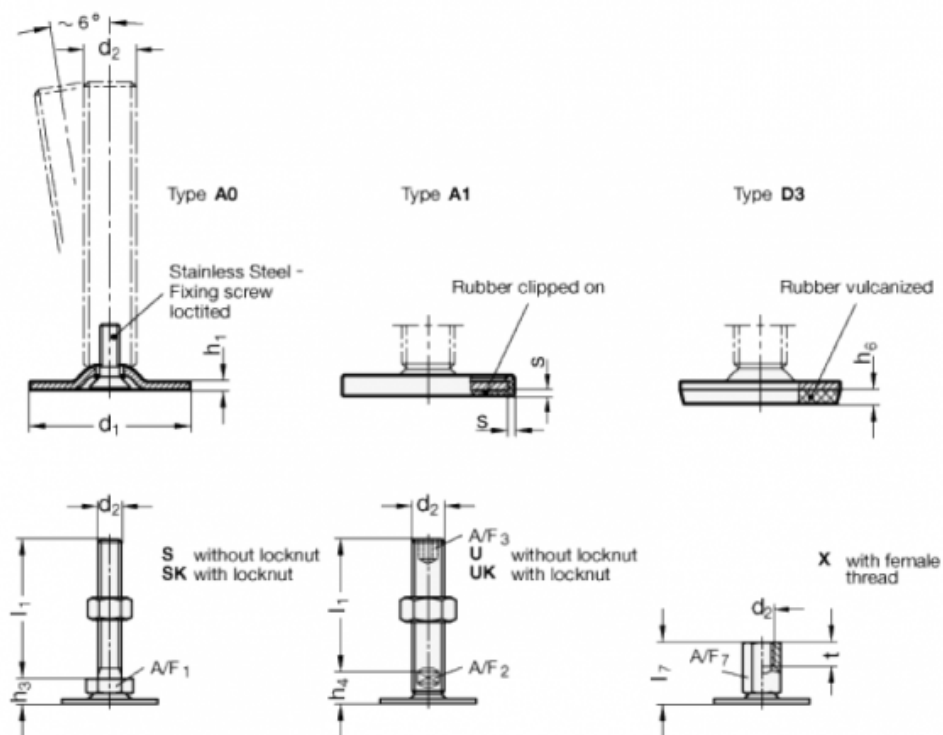

Article number: 204080M12125A3S

Description: E+G levelling foot
GN 40-80-M12-125-A3-S

Note: S Without nut, External hexagon at the bottom

Measures

A/F1	= 17
d1	= 80
d2	= M12
h1	= 3
h3	= 12
h6	= 5
l1	= 125
s	=